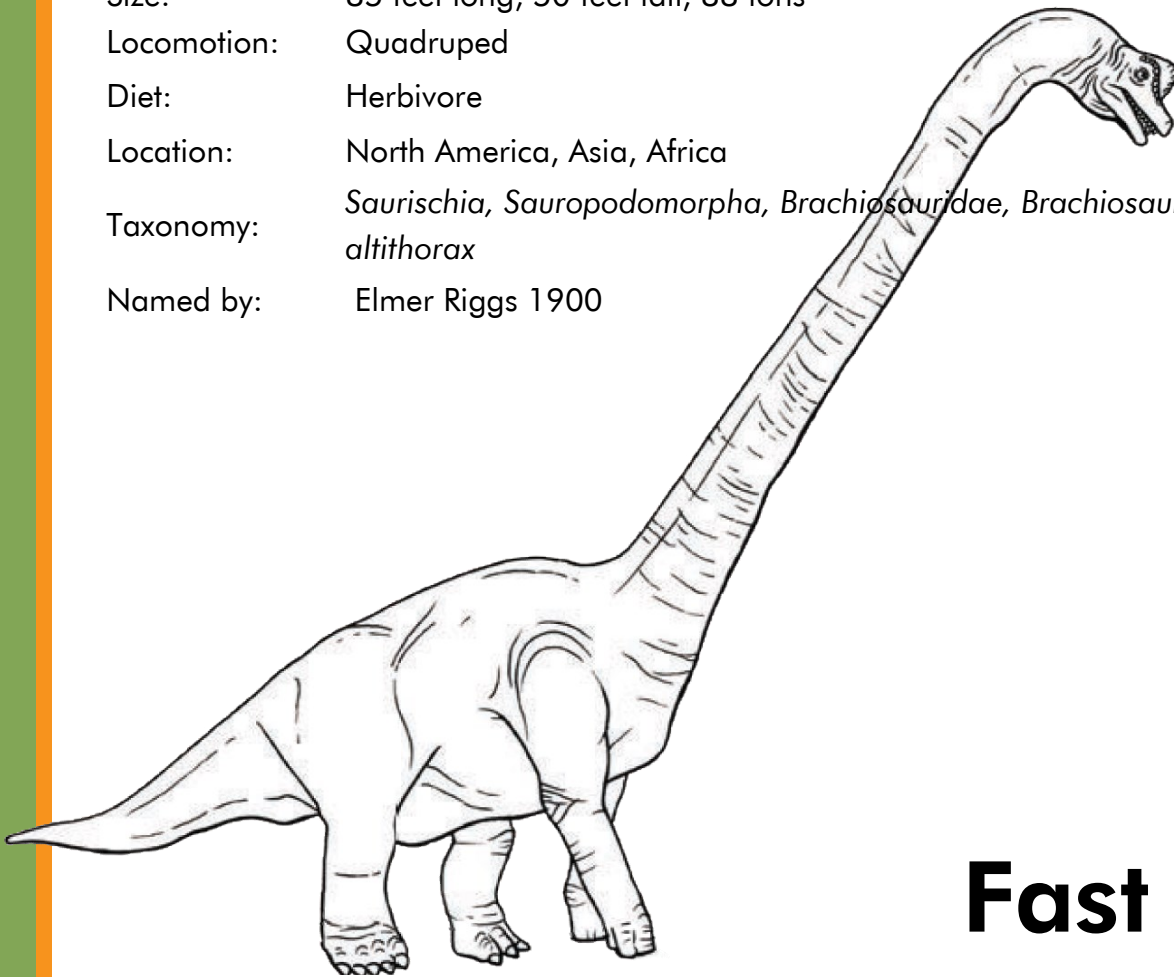

Brachiosaurus

Pronounced:	BRAK-ee-oh-SAW-rus
AKA:	"Arm Lizard"
Time period:	Jurassic (156-145 million years ago)
Size:	85 feet long, 50 feet tall, 88 tons
Locomotion:	Quadruped
Diet:	Herbivore
Location:	North America, Asia, Africa
Taxonomy:	<i>Saurischia, Sauropodomorpha, Brachiosauridae, Brachiosaurus altithorax</i>
Named by:	Elmer Riggs 1900

Fast Facts

Had a very large and powerful heart to pump blood all the way up its neck

Brachiosaurus was one of the biggest land animals ever.

Unlike other dinosaurs it had front legs longer than the hind ones, so that its back sloped upwards towards the head.

Its jaws were comparatively short and armed with chisel-like teeth for nipping leaves and fruit from tall conifer trees.

DINOS

2017